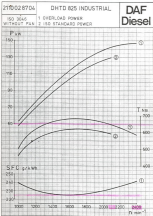

DAF DF-825 116 kW 158 hp, 2400 rpm, 160 kW 210 hp

DAF DF 825 97 kw 2100 rpm

20.30008701

DH 825 MARINE
COMMERCIAL DUTY

DAF
Diesel

ISO 3046

ISO STANDARD POWER

DAF DF 825 147.5 kw 2400 rpm, 147.5 kw 2100 rpm

2270028704	DHT 825 INDUSTRIAL	DAF Diesel
50 3005 WITHOUT FAN	1 OVERLOAD POWER 2 50 STANDARD POWER	

DAF DF 825 147.5 kw 2400 rpm, 120 kw 2100 rpm

DAF DH 825 116 kw 158 bhp 2400 rpm

2040008701

DH 825 MARINE
LIGHT DUTY

DAF
Diesel

ISO 3048

ISO FUEL STOP POWER
At 760 mm max. 2000 h/yr

P_{kW}

SFC g/kWh