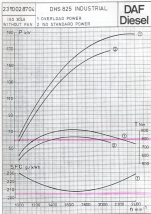

DAF DF-825 116 kW 158 hp, 2400 rpm, 160 kW 210 hp

DAF DF 825 97 kw 2100 rpm

20.30008701

DH 825 MARINE
COMMERCIAL DUTY

DAF
Diesel

ISO 3046

ISO STANDARD POWER

DAF DF 825 147.5 kw 2400 rpm, 147.5 kw 2100 rpm

2270028704	DHT 825 INDUSTRIAL	DAF Diesel
50 3005 WITHOUT FAN	1 OVERLOAD POWER 2 50 STANDARD POWER	

DAF DF 825 147.5 kw 2400 rpm, 120 kw 2100 rpm

DAF DH 825 116 kw 158 bhp 2400 rpm

2040008701

DH 825 MARINE
LIGHT DUTY

DAF
Diesel

ISO 3048

ISO FUEL STOP POWER
At 760 mm max. 2000 h/yr

P_{kW}

SFC g/kWh