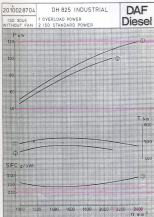

DAF DF-825 116 kW 158 hp, 2400 rpm, 160 kW 210 hp

DAF DF 825 97 kw 2100 rpm

20.30008701

DH 825 MARINE
COMMERCIAL DUTY

DAF
Diesel

ISO 3046

ISO STANDARD POWER

DAF DF 825 147.5 kw 2400 rpm, 147.5 kw 2100 rpm

2270028704	DHT 825 INDUSTRIAL	DAF Diesel
50 3005 WITHOUT FAN	1 OVERLOAD POWER 2 50 STANDARD POWER	

DAF DF 825 147.5 kw 2400 rpm, 120 kw 2100 rpm

DAF DH 825 116 kw 158 bhp 2400 rpm

2040008701

DH 825 MARINE
LIGHT DUTY

DAF
Diesel

ISO 3048

ISO FUEL STOP POWER
At 760 mm max. 2000 h/yr

P_{kW}

SFC g/kWh