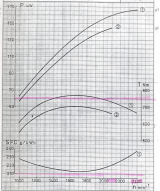

DAF DF 825 147.5 kw 2400 rpm, 147.5 kw 2100 rpm

2270028704	DHT 825 INDUSTRIAL	DAF Diesel
50 3005 WITHOUT FAN	1 OVERLOAD POWER 2 50 STANDARD POWER