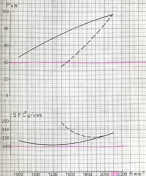

DAF DF-825 116 kW 158 hp, 2400 rpm, 160 kW 210 hp

DAF DF 825 97 kw 2100 rpm

20.30008701

DH 825 MARINE
COMMERCIAL DUTY

DAF
Diesel

ISO 3046

ISO STANDARD POWER

DAF DF 825 147.5 kw 2400 rpm, 147.5 kw 2100 rpm