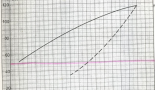

2270028704	DHT 825 INDUSTRIAL	DAF Diesel
50 3005 WITHOUT FAN	1 OVERLOAD POWER 2 50 STANDARD POWER	

DAF DF 825 147.5 kw 2400 rpm, 120 kw 2100 rpm

DAF DH 825 116 kw 158 bhp 2400 rpm

2040008701

DH 825 MARINE
LIGHT DUTY

DAF
Diesel

ISO 3048

ISO FUEL STOP POWER
At 760 mm max. 2000 h/yr

P_{kW}

SFC g/kWh