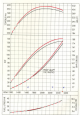

Factsheet:

Lehman Super 135

Experience the smooth delivery of efficient marine power in the Super 135. Yes, 135 hp in everyday use at 2600 rpm! And you can enjoy all the other benefits of Lehman Power in this 6-cylinder, water-cooled engine: more power for less fuel, a quieter engine, longer life and fewer, shorter services.

Factsheet:

Lehman Super 185

This super turbo charged engine promises you 100 hrs in every day use at 2500 revs! And you can enjoy all the other benefits of Lehman Power in this six cylinder water cooled engine; more power for less fuel, a quieter engine, longer life and fewer, shorter services.