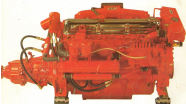

Factsheet:

Lehman Super 135

Experience the smooth delivery of efficient marine power in the Super 135. Yes, 135 hp in everyday use at 2600 rpm! And you can enjoy all the other benefits of Lehman Power in this 6-cylinder, water-cooled engine: more power for less fuel, a quieter engine, longer life and fewer, shorter services.

27

Installer **Lehman Super 225** curves

Super 225 BSA 4175
Super 225 BSA 4175

TORQUE (ft. lbs.)
 HORSEPOWER (HP)
 RPM
 5000 6000 7000
 0 100
 0 100

Full conversion for typical fuel

Specification Lehman Super 225

FUEL - Explosive-free, high-octane motor oil designed for charge compression.

COMPRESSION - 4:1 in a 1.44 in. 1.5 x 1.5 in.

DEPTH ADJUSTMENT - 100 in. 1.5 in.

GROSS POWER - 225 hp at 6000 rpm.

COMPRESSION RATIO - 14:1

FUEL - 40% (100 Gallons) in 1000 Gallons (1000 Gallons)

OIL CAPACITY - 24.0 (24 quarts) (24.0 liters) (24.0 liters)

OIL FILTER - 100 mesh, replace every 1000 rpm

FUEL SYSTEM - 100 hp injection pump, 100 hp (1000 hp) with 1000 hp (1000 hp) and 1000 hp (1000 hp)